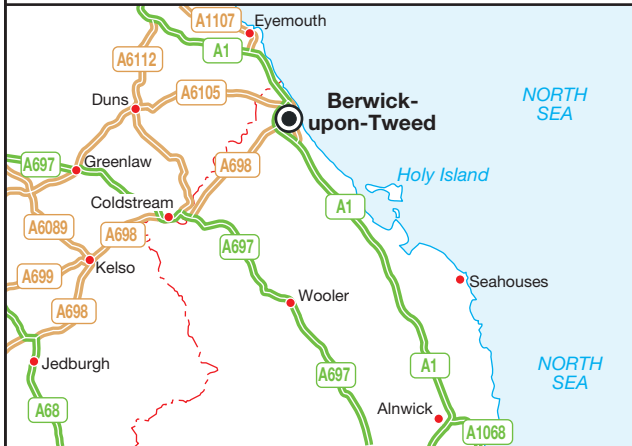

**Berwick Borough Housing
1 Windmill Way North
Ramparts Business Park
Berwick-upon-Tweed
Northumberland TD15 1TA**

Freephone Tel: 08000 461 451
www.berwickboroughhousing.co.uk
E-mail: contact@berwickboroughhousing.co.uk

From A1(M) Southbound

- Follow the A1 southbound towards Berwick and Newcastle.
- As you approach Berwick turn left at the roundabout junction with the A1167 onto North Road.
- Continue along North Road to the end, the road bears right.
- We are situated on the left hand side.

From A1(M) Northbound

- Follow the A1 northbound towards Berwick and Edinburgh.
- Continue onto Berwick By pass passing over the River Tweed.
- At the next roundabout continue ahead onto North Road.
- Continue along North Road to the end, the road bears right.
- We are situated on the left hand side.

By Train

- Berwick-upon-Tweed is the nearest station.
- We are a short taxi ride from the station.
- For further information on train times and fares, please telephone the National Rail Enquires Line.